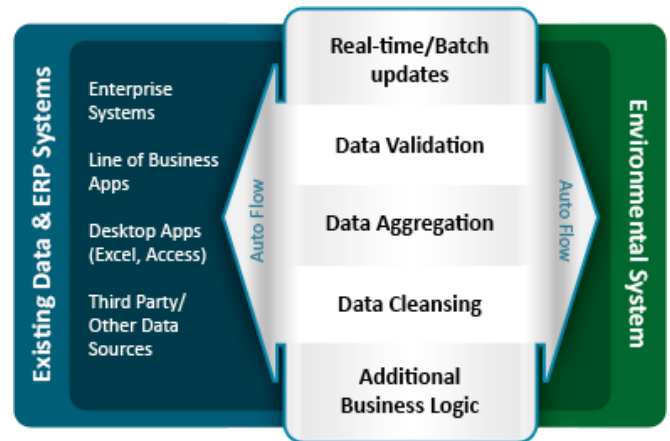

Environmental Data Integration & Automation Services

The ability to collect accurate and reliable environmental data is critical to complying with federal, state and local regulations. As an energy-focused technology company, we understand that your existing asset management and operations systems must communicate automatically with your environmental system. Otherwise, your compliance efforts will continue to be labor-intensive and error prone. Enbase can seamlessly connect any environmental system with your day-to-day operations and asset management applications to provide the most accurate, reliable and up-to-date environmental information available.

Emissions Data Automation

Enbase can tie your work order, ERP, production accounting and asset management systems directly to your environmental management software to fully automate the flow of critical emissions data. We take a modern approach to data integration using the latest technologies including file transfer, database batch jobs, web services, messaging and other techniques that make it easier and much more affordable than traditional integration practices.

Key Capabilities

- Connect any environmental system to Oracle, JDE, SAP, Excel, production accounting or any other data source.
- Transform raw operations data into emissions-focused, facility-centric information.
- Provide a complete, state-of-the-art, web-based environmental automation system that is both powerful and affordable.
- Supply the technology, energy and environmental experts to help you identify and extract the data needed to comply.
- Automate alerts and notifications based on thresholds and benchmarks (operational and compliance-based).